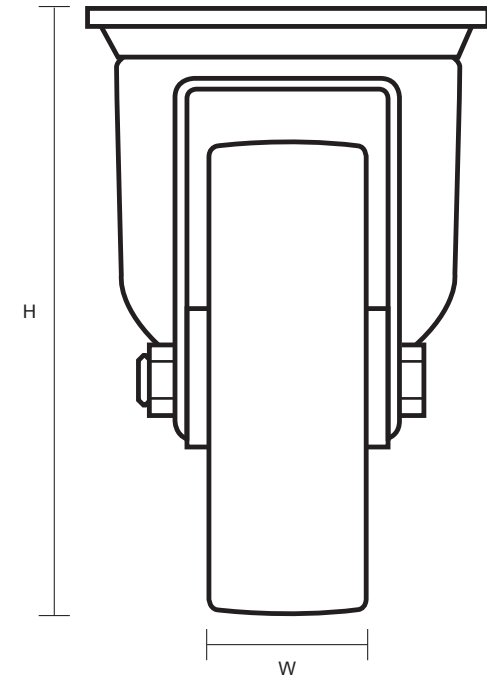

SS-200-GVR/SWB (200mm Swivel Braked Top Plate Castor Grey Rubber Tyred Wheel)

Castor Dimensions - Key		
D	Wheel Diameter	200mm
L	Plate Dimension Length (mm)	140mm
L1	Plate Dimension Width (mm)	110mm
C	Plate Hole Centers length (mm)	105mm
C1	Plate Hole Centers width (mm)	80/75mm
D1	Plate Hole Diameter (mm)	10mm
H	Total Castor Height (mm)	236mm
W	Tread Width (mm)	33mm
R	Swivel Radius (mm)	195mm