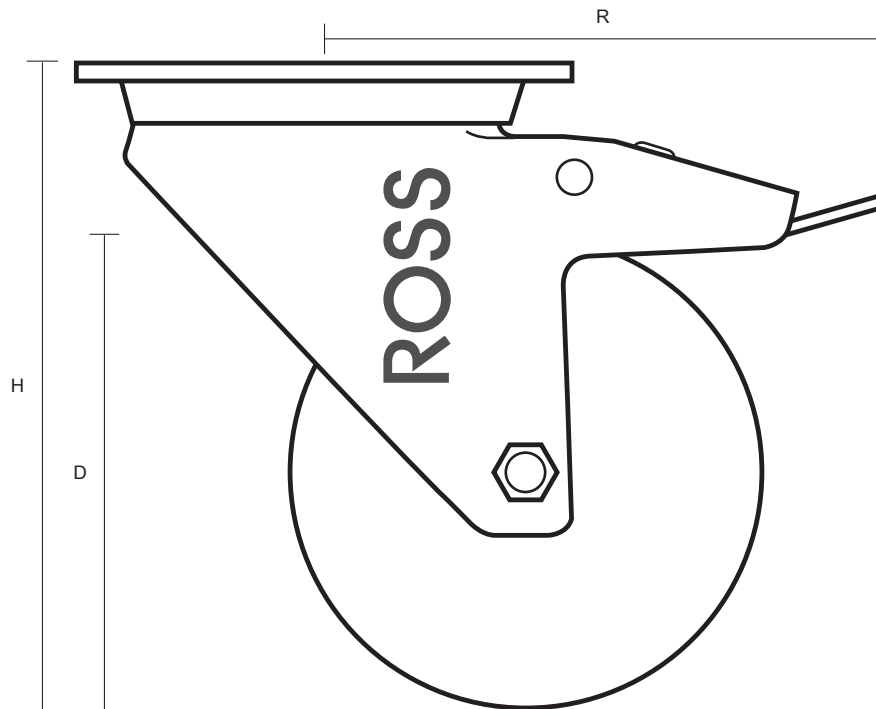

SS-200-GVR/SWB (200mm Swivel Braked Top Plate Castor Grey Rubber Tyred Wheel)

Castor Dimensions - Key		
D	Wheel Diameter	200mm
L	Plate Dimension Length (mm)	140mm
L1	Plate Dimension Width (mm)	110mm
C	Plate Hole Centers length (mm)	105mm
C1	Plate Hole Centers width (mm)	80/75mm
D1	Plate Hole Diameter (mm)	10mm
H	Total Castor Height (mm)	236mm
W	Tread Width (mm)	33mm
R	Swivel Radius (mm)	195mm