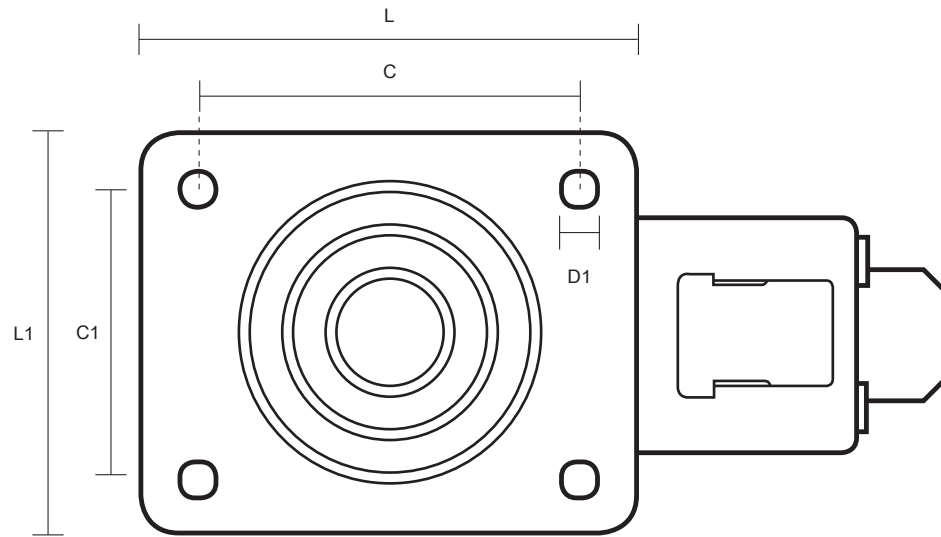

SS-200-GVR/SWB (200mm Swivel Braked Top Plate Castor Grey Rubber Tyred Wheel)

Castor Dimensions - Key		
D	Wheel Diameter	200mm
L	Plate Dimension Length (mm)	140mm
L1	Plate Dimension Width (mm)	110mm
C	Plate Hole Centers length (mm)	105mm
C1	Plate Hole Centers width (mm)	80/75mm
D1	Plate Hole Diameter (mm)	10mm
H	Total Castor Height (mm)	236mm
W	Tread Width (mm)	33mm
R	Swivel Radius (mm)	195mm